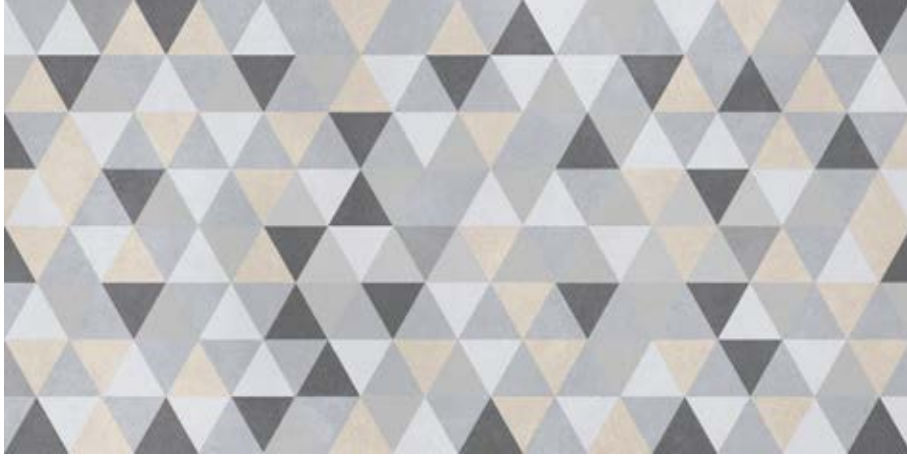

Thickness

Abrasion
Resistance

Frost
Resistance

Shade
Variation

RINO | Seramik Porselen may change the pattern distribution of product.

www.rino.com.tr

Face Variations

60x120 | 24"x48"
Agrega Decor 1