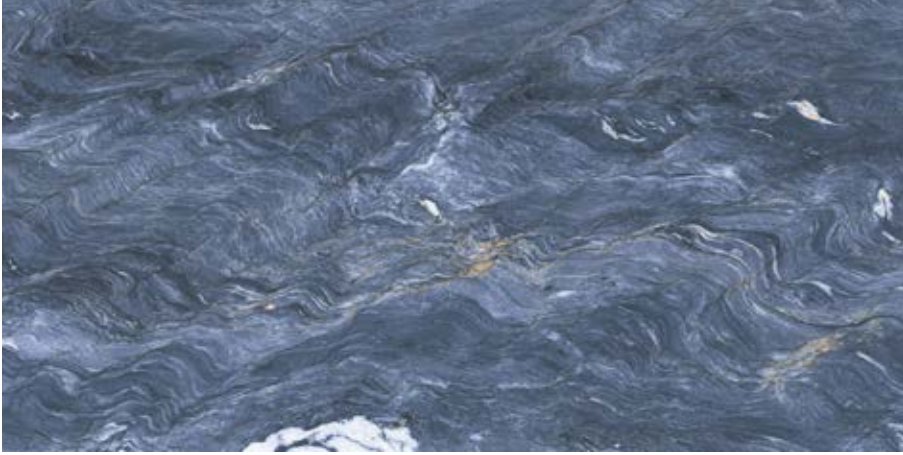

Ocean

60x120 | 24"x48"

Porcelain Tile

Blue

Full Lappato