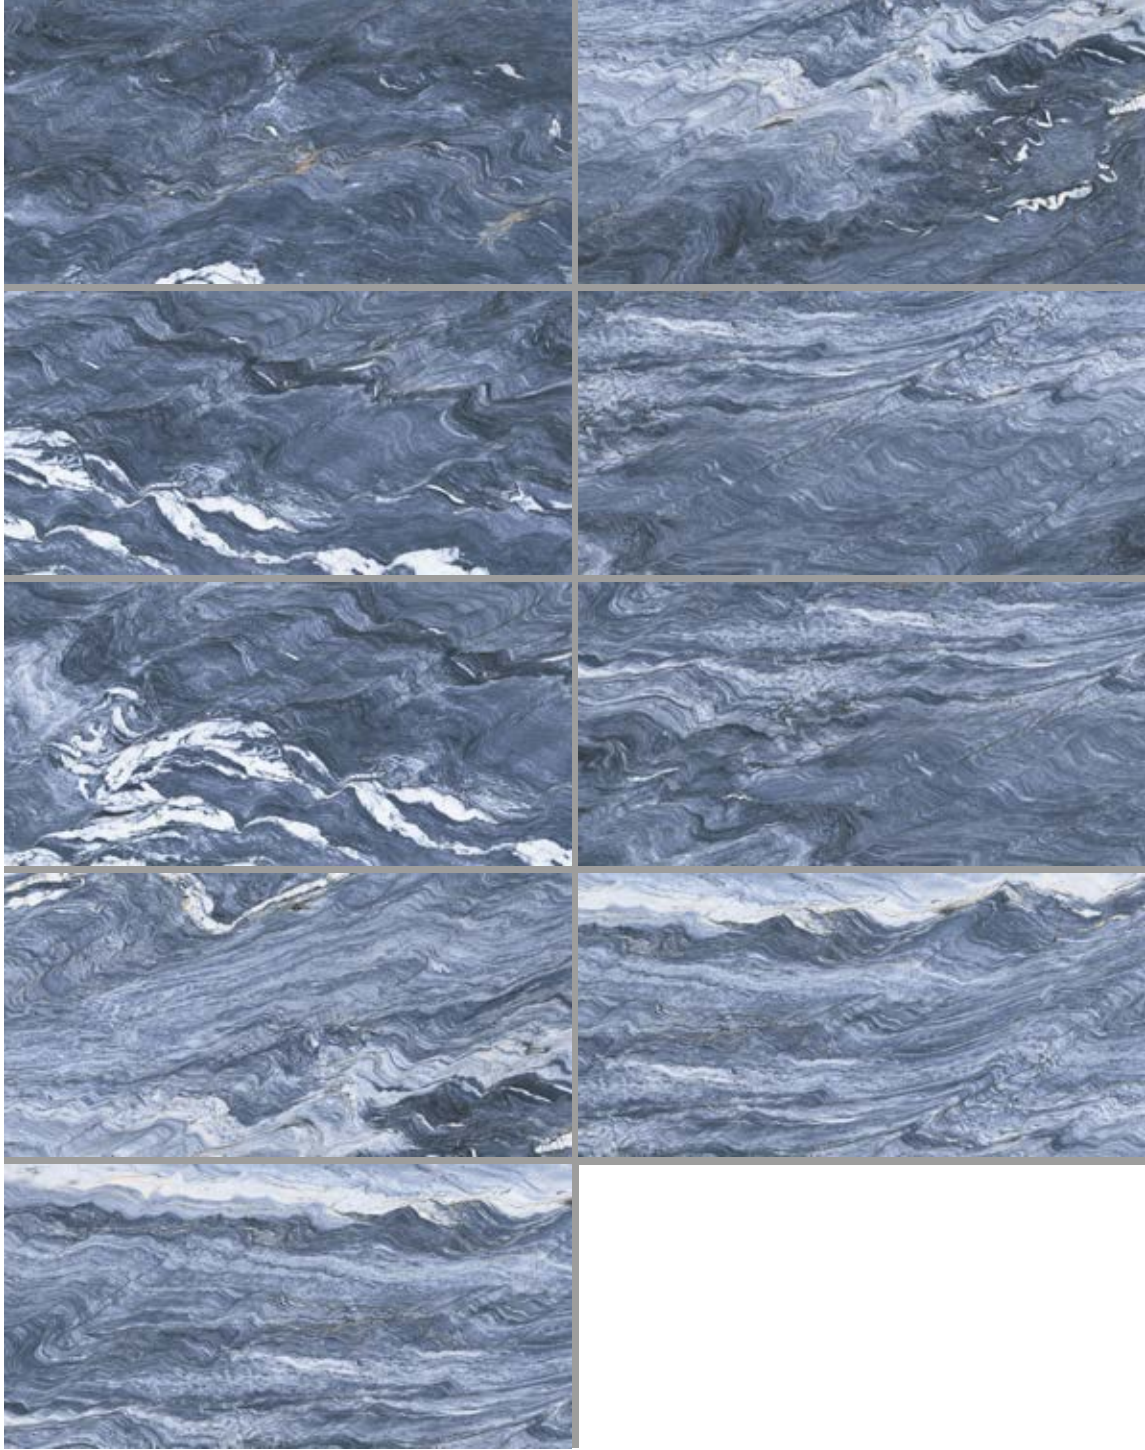

Ocean

60x120

24"x48"

Body Type	Porcelain
Texture	Marble
Surface	Full Lappato
Usage Areas	Indoor - Outdoor

RINO

SERAMİK
PORSELEN

Ocean

60x120 | 24"x48"

Porcelain Tile

Blue

Full Lappato

Face Variations

60x120 | 24"x48"

Ocean

Blue

Glazed
Porcelain

Indoor

Outdoor

Rectified

Full
Lappato

Group
Bla

Thickness

Abrasion
Resistance

Frost
Resistance